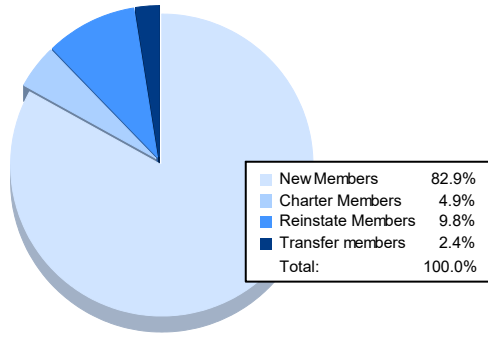

Year	New Clubs	Dropped Clubs	Gain/ Loss Clubs	New Members	Charter Members	Reinstate Members	Transfer Members	Total Member Added	Total Members Dropped	Gain/ Loss Members
2016-2017	2	0	2	77	133	17	7	234	207	27
2017-2018	2	2	0	112	72	6	1	191	301	-110
2018-2019	0	2	-2	69	30	4	7	110	153	-43
2019-2020	0	3	-3	50	0	3	6	59	169	-110
2020-2021	0	2	-2	34	2	4	1	41	102	-61
<b>Average</b>	<b>1</b>	<b>2</b>	<b>-1</b>	<b>68</b>	<b>47</b>	<b>7</b>	<b>4</b>	<b>127</b>	<b>186</b>	<b>-59</b>

### Membership Composition June 2021 Cumulative