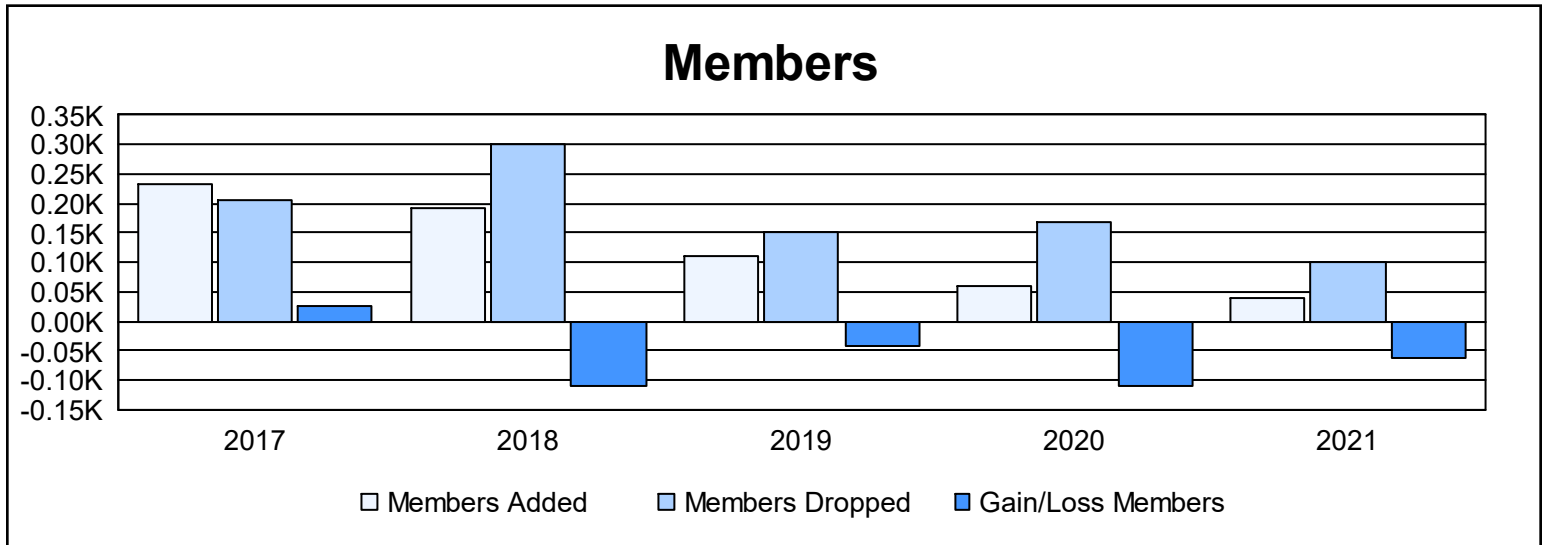

Year	New Clubs	Dropped Clubs	Gain/ Loss Clubs	New Members	Charter Members	Reinstate Members	Transfer Members	Total Member Added	Total Members Dropped	Gain/ Loss Members
2016-2017	2	0	2	77	133	17	7	234	207	27
2017-2018	2	2	0	112	72	6	1	191	301	-110
2018-2019	0	2	-2	69	30	4	7	110	153	-43
2019-2020	0	3	-3	50	0	3	6	59	169	-110
2020-2021	0	2	-2	34	2	4	1	41	102	-61
<b>Average</b>	<b>1</b>	<b>2</b>	<b>-1</b>	<b>68</b>	<b>47</b>	<b>7</b>	<b>4</b>	<b>127</b>	<b>186</b>	<b>-59</b>

### Membership Composition June 2021 Cumulative