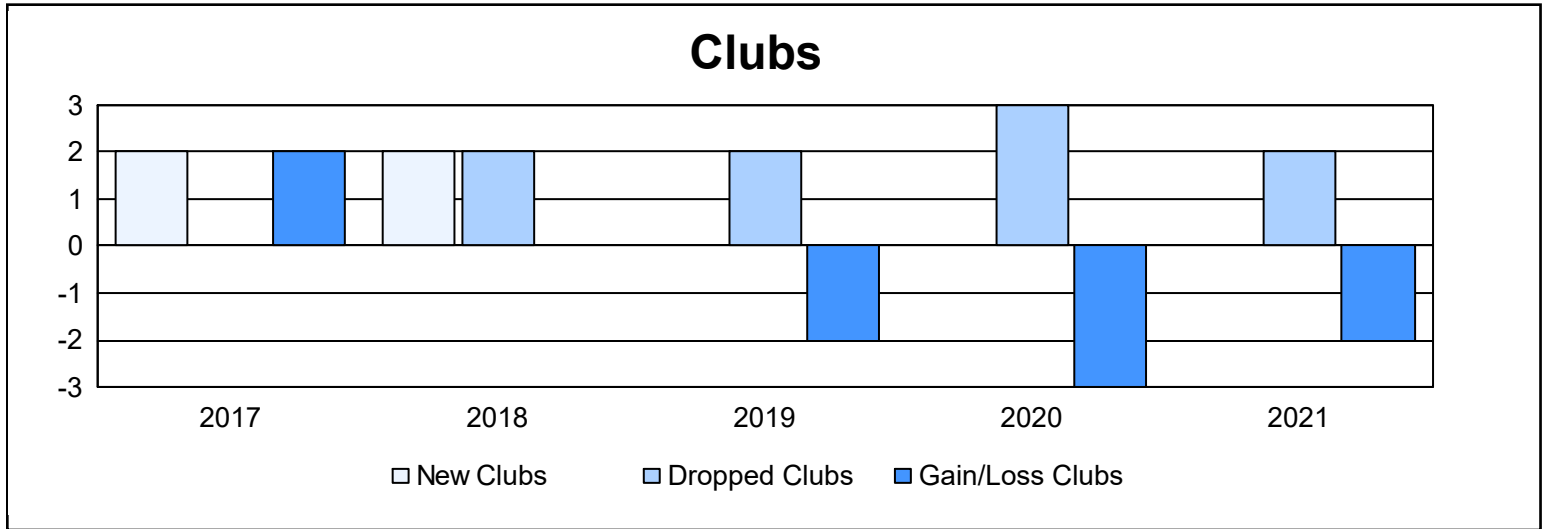

Year	New Clubs	Dropped Clubs	Gain/ Loss Clubs	New Members	Charter Members	Reinstate Members	Transfer Members	Total Member Added	Total Members Dropped	Gain/ Loss Members
2016-2017	2	0	2	77	133	17	7	234	207	27
2017-2018	2	2	0	112	72	6	1	191	301	-110
2018-2019	0	2	-2	69	30	4	7	110	153	-43
2019-2020	0	3	-3	50	0	3	6	59	169	-110
2020-2021	0	2	-2	34	2	4	1	41	102	-61
<b>Average</b>	<b>1</b>	<b>2</b>	<b>-1</b>	<b>68</b>	<b>47</b>	<b>7</b>	<b>4</b>	<b>127</b>	<b>186</b>	<b>-59</b>

### Membership Composition June 2021 Cumulative